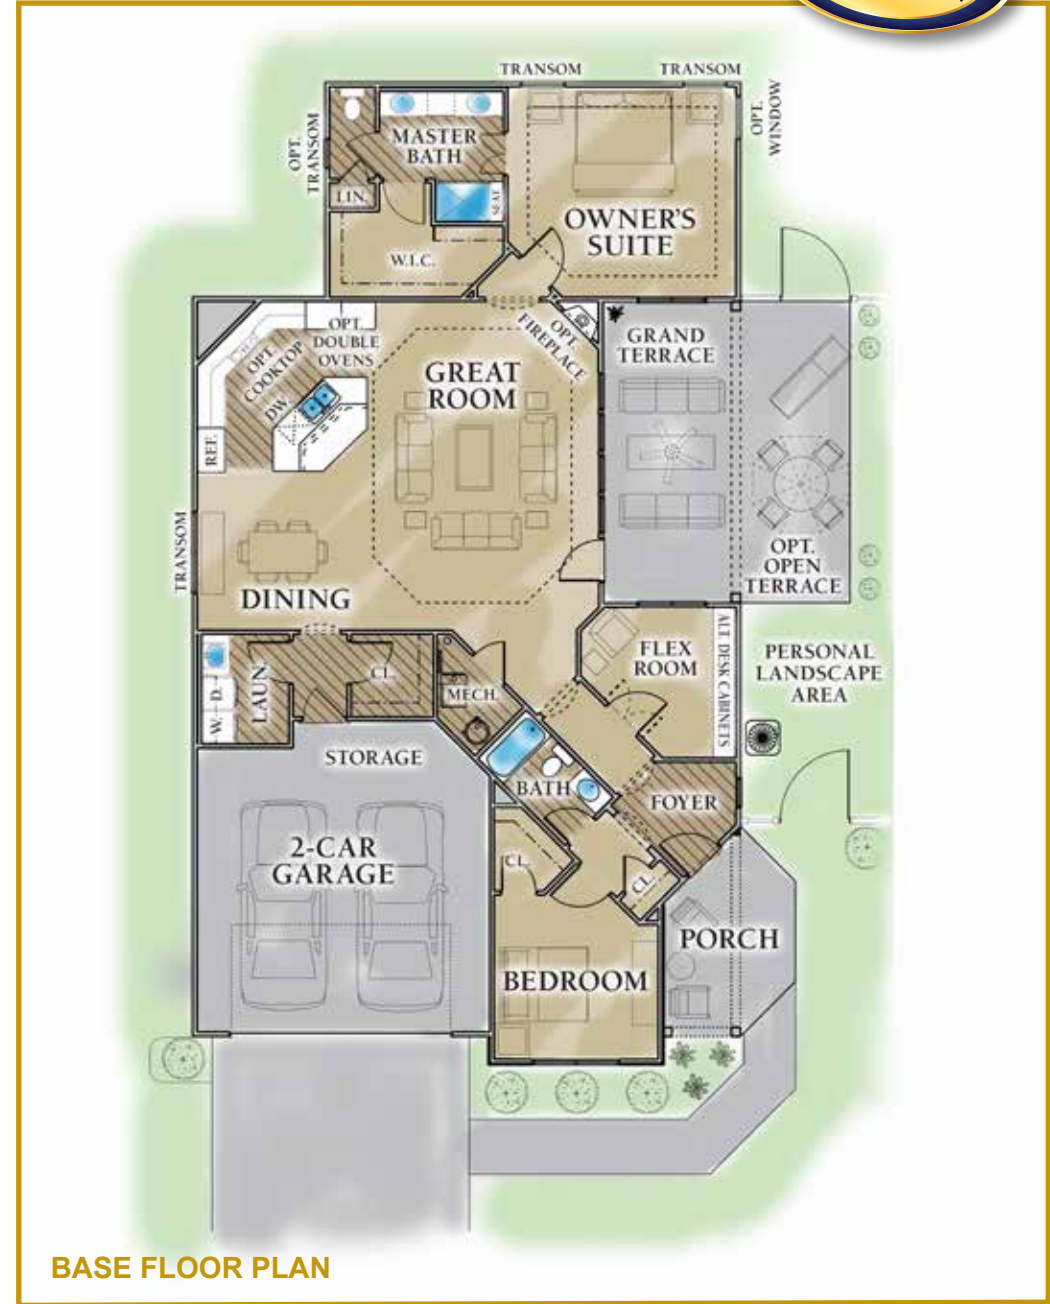

The Captiva

Specifications

Bedrooms	2-3, plus a den/flex space
Bathrooms	2-3
Approx. Square Feet	1,902 - 2,475
Interior Features	Open floor plan with views into private courtyard, gourmet kitchen with island and privately located guest suite
Outdoor Living	Private outdoor courtyard and covered terrace

Plan Choice Options

- Second floor **Grand Suite** bonus room and bath
- Master walk-in shower with expanded closet
- **Grand Terrace** outdoor fireplace

Starting Price

\$350,000

Liberty Grand • 7100 Liberty Grand Drive • Liberty Twp, OH 45069 • 513.777.2210 • www.LibertyGoGRAND.com